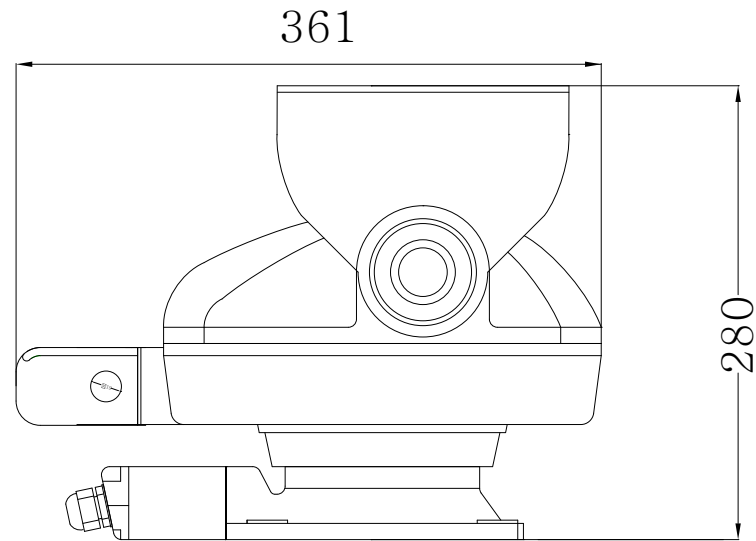

BOTTON

TOP

FRONT

SIDE

ITEM NO. SPT-7080	DWG TITLE. PAN/TILT DRIVER SHINWOOTECH.,LTD
----------------------	---