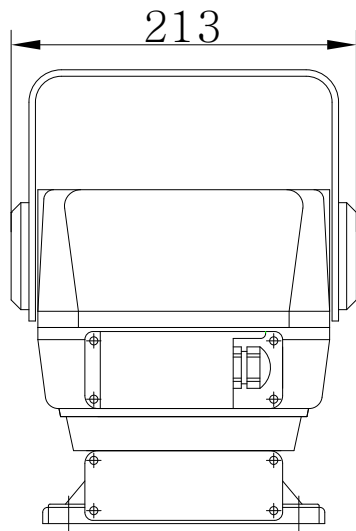

BOTTON

TOP

FRONT

SIDE

ITEM NO. SPT-7080	DWG TITLE. PAN/TILT DRIVER SHINWOOTECH.,LTD
----------------------	---