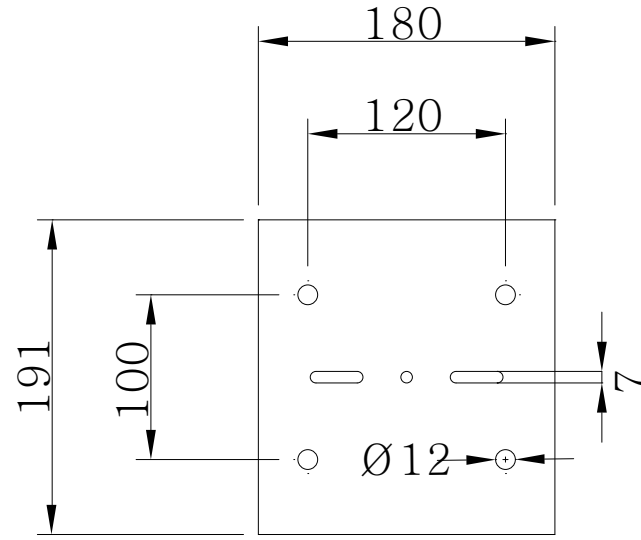

BOTTON

TOP

FRONT

SIDE

ITEM NO. SPT-7080	DWG TITLE. PAN/TILT DRIVER SHINWOOTECH.,LTD
----------------------	---