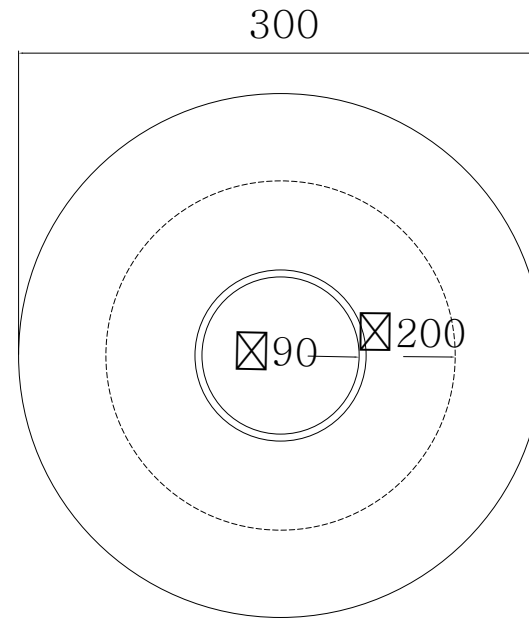

FRONT

TOP

ITEM NO.	SDN-100	DWG TITLE.	PAN/TILT DRIVER
			SHINWOOTECH.,LTD