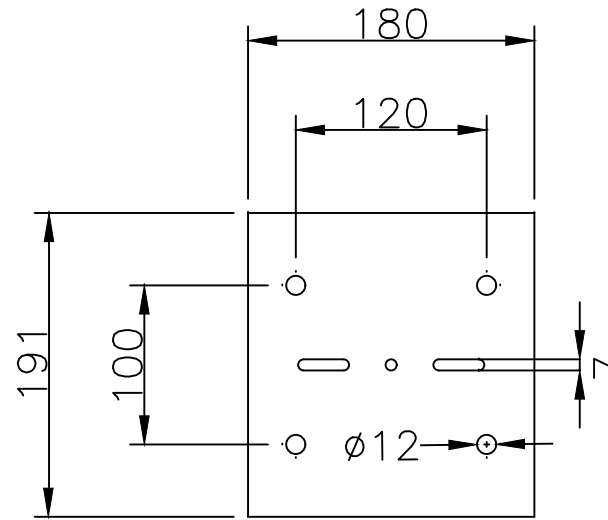

BOTTON

TOP

FRONT

SIDE

ITEM NO.	DWG TITLE.
SPT-7060	PAN/TILT DRIVER
SHINWOOTECH.,LTD	