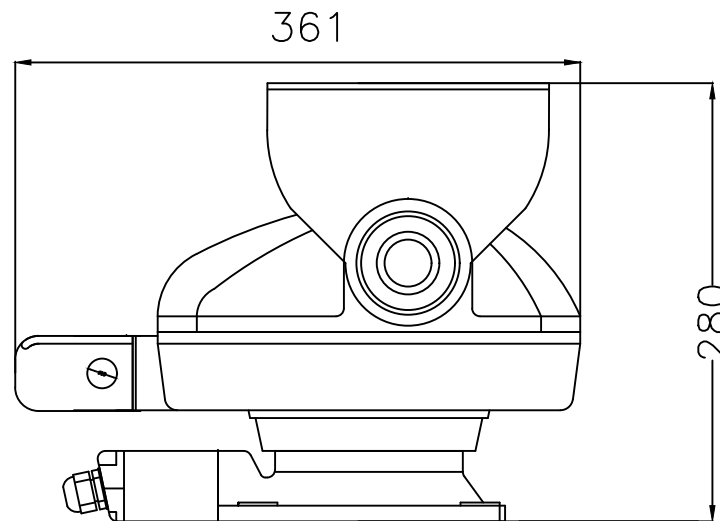

BOTTON

TOP

FRONT

SIDE

ITEM NO.	DWG TITLE.
SPT-7060	PAN/TILT DRIVER
SHINWOOTECH.,LTD	