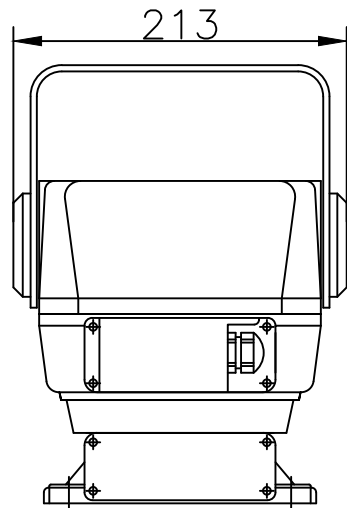

BOTTON

TOP

FRONT

SIDE

ITEM NO.	DWG TITLE.
SPT-7060	PAN/TILT DRIVER
SHINWOOTECH.,LTD	