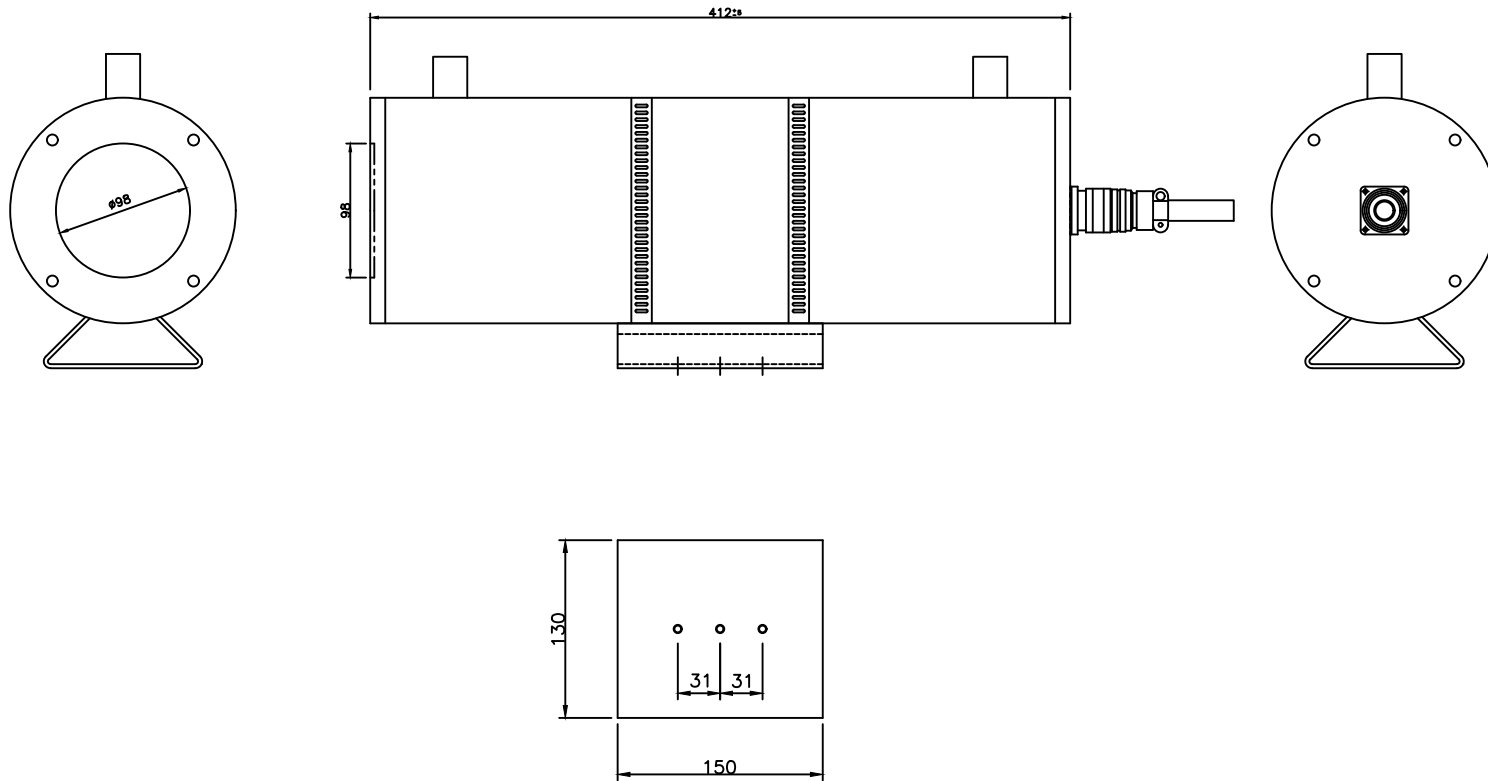

SSH-165W/C(WATER COOLING)

SSH-165WC

SHINWOOTECH